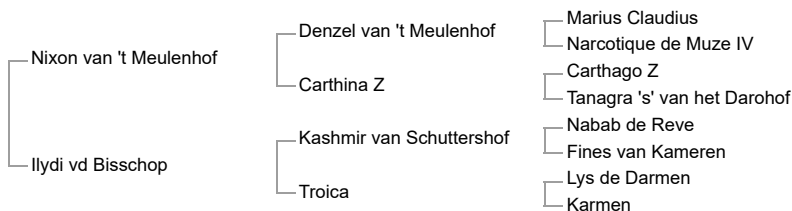

Rialta vd Bisschop

dark bay mare
2017-05-16, BWP

Sire:

Nixon van 't Meulenhof (BWP, 2013, chestnut stallion by Denzel van 't Meulenhof) Approved For: BWP **Level 1.40** with Harrie Smolders (NLD) 2nd WChYH Lanaken (BEL) (1.30m); 1st CSN 902 (Opglabbeek) PAVO Hengstencompetitie (1.15m);

1st dam:

Ilydi vd Bisschop (BWP, 2008, bay mare by Kashmir van Schuttershof) Level 1.35m

Lydi vd Bisschop (BWP, 2011, bay mare by Kannan) Level 1.40m with Juan Carlos Perez Resendi
Rialta vd Bisschop (BWP, 2017, dark bay mare by Nixon van 't Meulenhof)