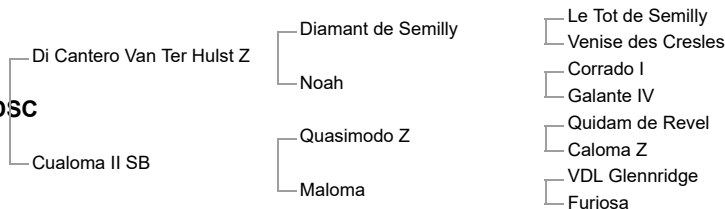

## Rualoma Prinseveld DSC

mare  
2017-04-21, BWP