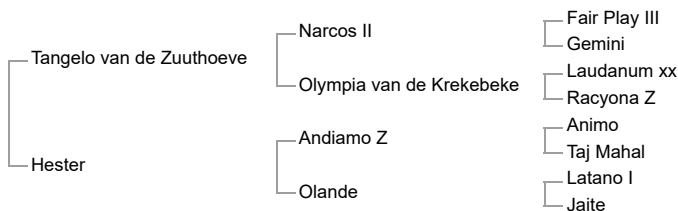

Rio Grande 2B

grey mare
2017-05-27, BWP

Sire:

Tangelo van de Zuuthoeve (BWP, 1996, chestnut stallion by Narcos II) Approved For: KWPN, Hann, Holst, Old, SF, BWP, OS **Level 1.60** with Roelof Bril (NLD)

1st dam:

Hester (BWP, 2007, grey mare by Andiamo Z) Level 1.40m with Karen Oris (BEL)

More Pleasure van de Nianahoeve (BWP, 2012, chestnut stallion by Inshallah de Muze)

Rio Grande 2B (BWP, 2017, grey mare by Tangelo van de Zuuthoeve)